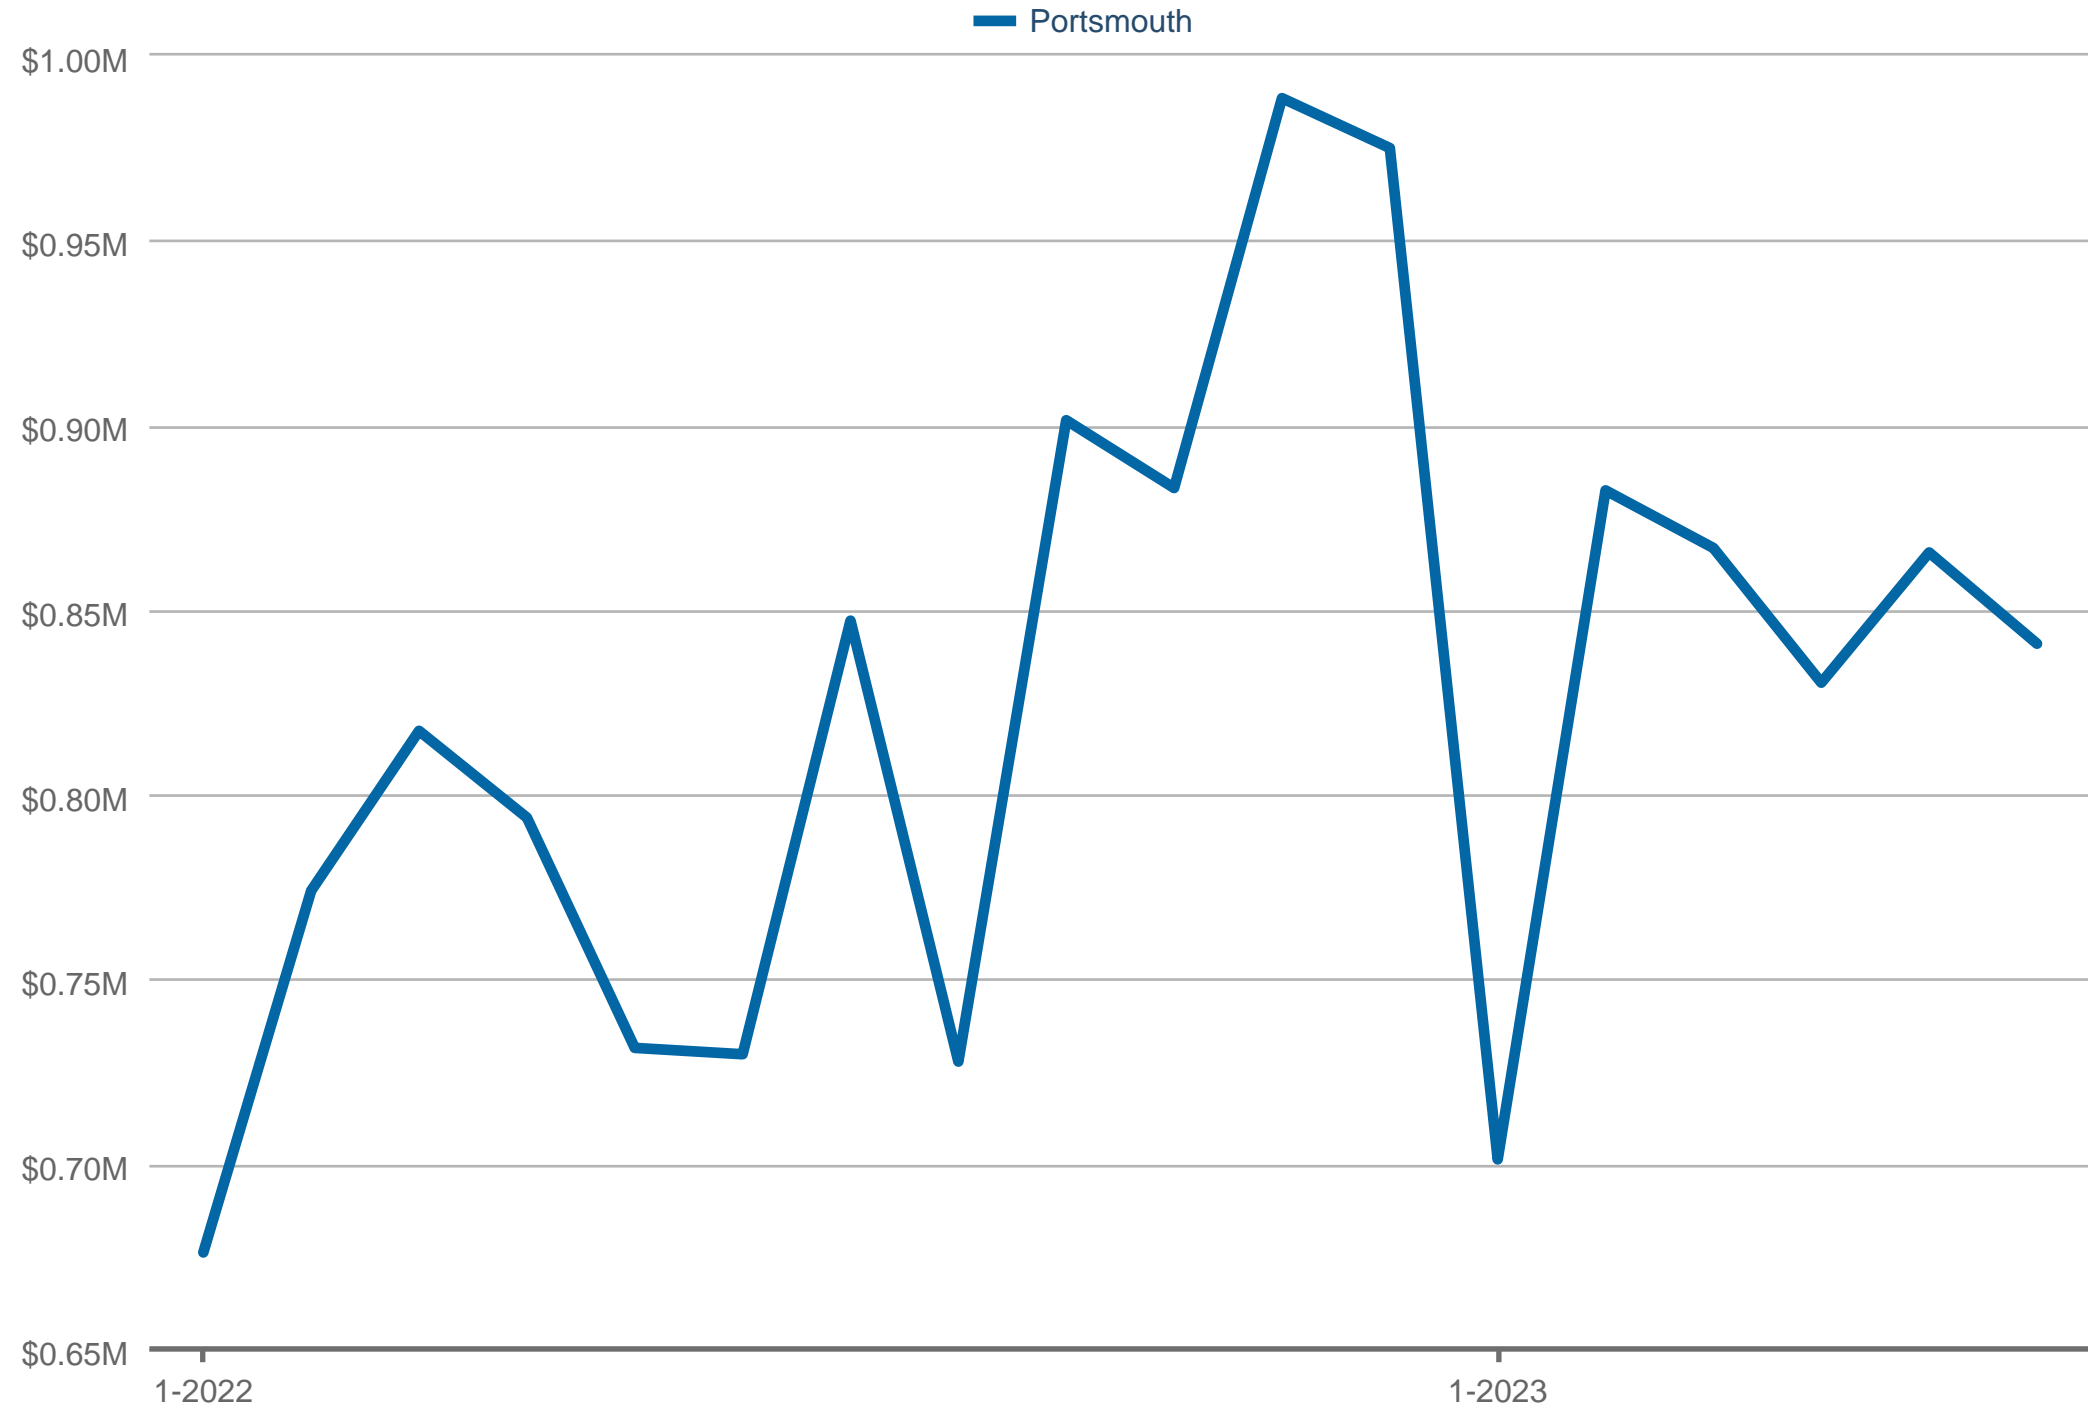

Jim Lee

Certified Residential Specialist (CRS) - RE/MAX Shoreline

Cell: (603) 436-1221

jim@jimlee.com

Average Sales Price

Portsmouth: Single Family & Condominium

Each data point is one month of activity. Data is from July 9, 2023.